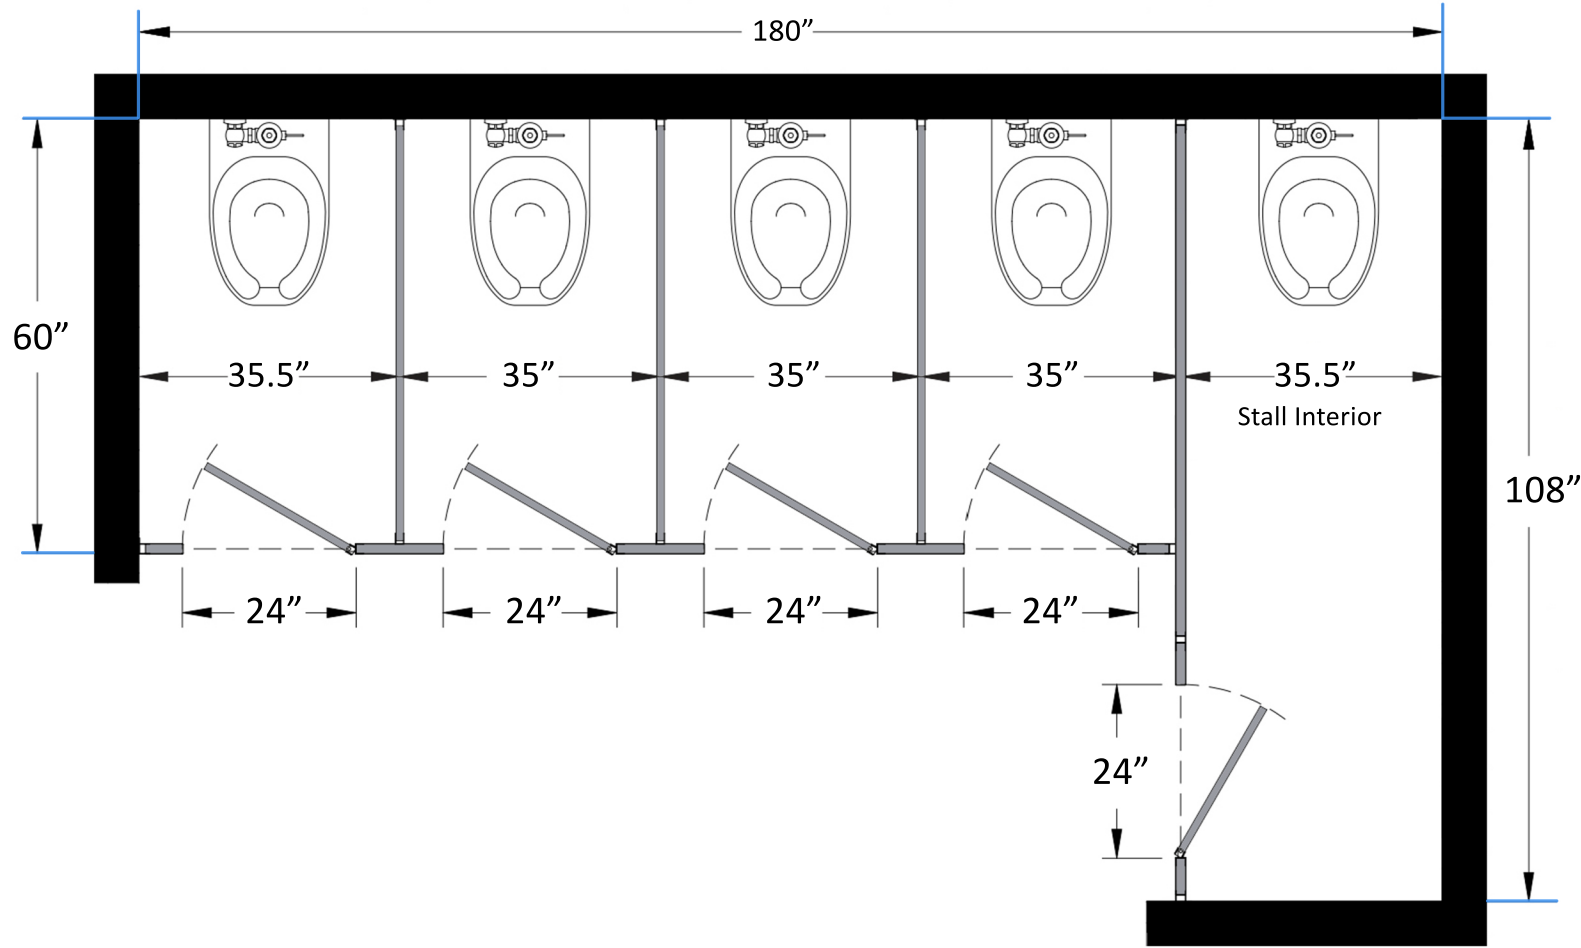

Style:  
 Overhead Braced  
 Floor Mount  
 Ceiling Mount  
 Floor/Ceiling Mount

Material:  
 Baked Enamel  
 Plastic Laminate  
 Solid Phenolic  
 Solid Plastic  
 Stainless Steel

Color:  
\_\_\_\_\_

Ship To: \_\_\_\_\_

City: \_\_\_\_\_

State: \_\_\_\_\_ Zip: \_\_\_\_\_

Bathroom Partitions - 5 Stall Alcove Right Hand

SKU: AL5R

Standard Dimensions

**Harbor City Supply**

Phone 443-279-0632 or 1-800-260-0907

1966 Greenspring Drive Suite 506, Timonium, Md. 21093